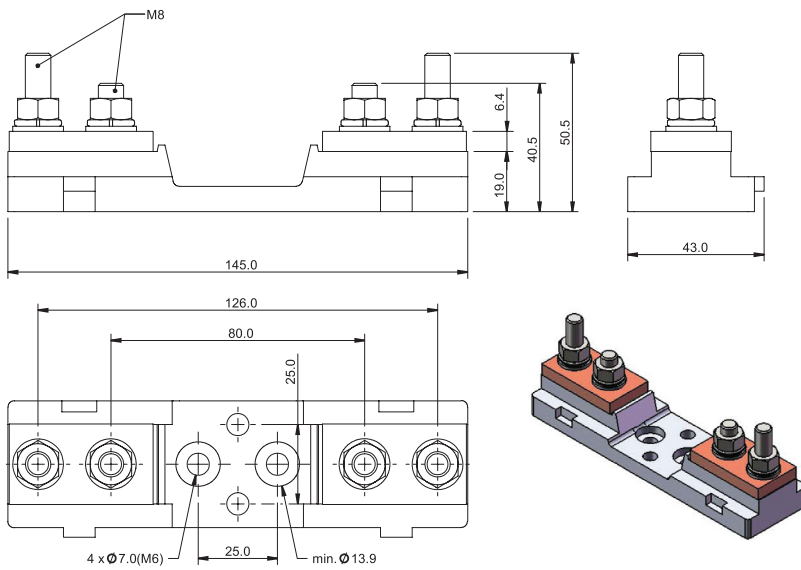

### Fixed center fuse blocks for DIN 43653 fuses

Fuse blocks for use with DIN 43653 square body fuses with center distances of 80 and 110mm. Available for sizes 000, 00, 1\*, 1, 2 and 3.

#### Sizes 000 to 00

Catalog no.	Max rated voltage	Max fuse amp rating	Center distance (mm)	Fuse sizes
170H1007	1000	400	80	00, 000
170H1013	690	200	80	0000, 000

#### Dimensions — mm