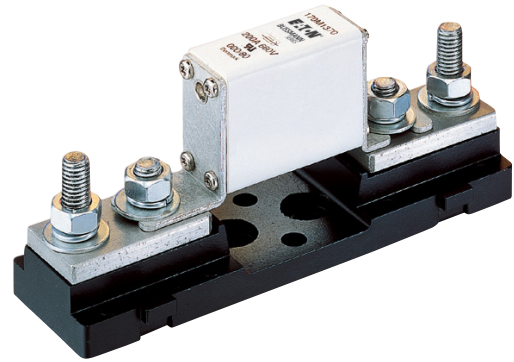

## Square Body fuse accessories

### Fixed center fuse blocks for DIN 43653 fuses

Fuse blocks for use with DIN 43653 square body fuses with center distances of 80 and 110mm. Available for sizes 000, 00, 1\*, 1, 2 and 3.

#### Sizes 000 to 00

Catalog no.	Max rated voltage	Max fuse amp rating	Center distance (mm)	Fuse sizes
170H1007	1000	400	80	00, 000
170H1013	690	200	80	0000, 000