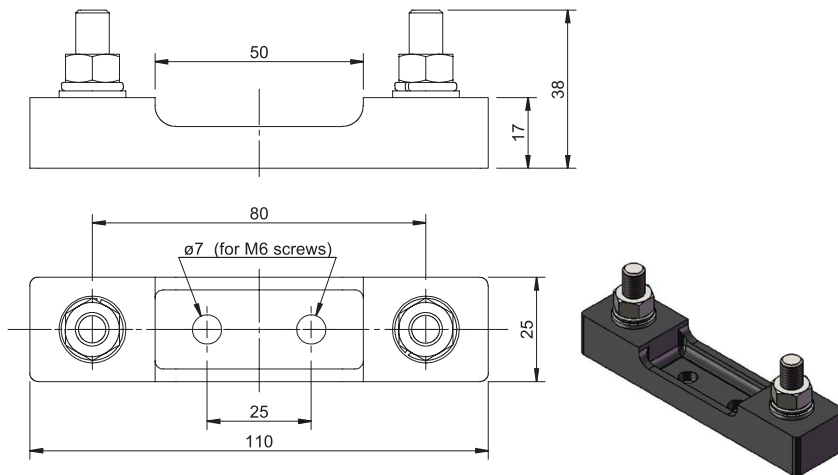

Square Body fuse accessories

Fixed center fuse blocks for DIN 43653 fuses

Fuse blocks for use with DIN 43653 square body fuses with center distances of 80 and 110mm. Available for sizes 000, 00, 1*, 1, 2 and 3.

Sizes 000 to 00

Catalog no.	Max rated voltage	Max fuse amp rating	Center distance (mm)	Fuse sizes
170H1007	1000	400	80	00, 000
170H1013	690	200	80	0000, 000

Dimensions — mm

170H1007

170H1013