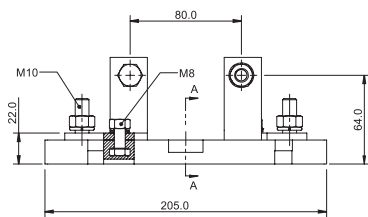

**Square Body fuse accessories**

**Fixed center fuse blocks for DIN 43653 fuses**

**Sizes 1\* to 3**

Catalog no.	Max rated voltage	Max fuse amp rating	Center distance (mm)
170H3003	1000	630	80
170H3004†	1000	1250	80
170H3005	1400	630	110
170H3006†	1400	1250	110

† Fuses with ratings higher than 1250 A can be used with 170H3004 or 170H3006 if the maximum load current is derated according to this table.

Fuse amp rating	Max. amp load in fuse block
1400	1325
1500	1400
1600	1500
1800	1650
2000	1800

**Dimensions — mm**

**170H3003**

**170H3005**

**170H3004**

**170H3006**

High speed fuses