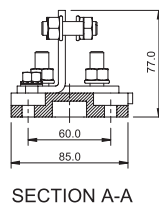

**Square Body fuse accessories**

**Fixed center fuse blocks for DIN 43653 fuses**

**Sizes 1\* to 3**

Catalog no.	Max rated voltage	Max fuse amp rating	Center distance (mm)
170H3003	1000	630	80
170H3004†	1000	1250	80
170H3005	1400	630	110
170H3006†	1400	1250	110

† Fuses with ratings higher than 1250 A can be used with 170H3004 or 170H3006 if the maximum load current is derated according to this table.

Fuse amp rating	Max. amp load in fuse block
1400	1325
1500	1400
1600	1500
1800	1650
2000	1800

**Dimensions — mm**

**170H3003**

**170H3005**

**170H3004**

**170H3006**

High speed fuses