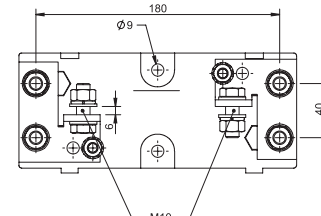

**Square Body fuse accessories**

**Fixed center fuse blocks for DIN 43653 fuses**

**Sizes 1\* to 3**

Catalog no.	Max rated voltage	Max fuse amp rating	Center distance (mm)
170H3003	1000	630	80
170H3004†	1000	1250	80
170H3005	1400	630	110
170H3006†	1400	1250	110

† Fuses with ratings higher than 1250 A can be used with 170H3004 or 170H3006 if the maximum load current is derated according to this table.

Fuse amp rating	Max. amp load in fuse block
1400	1325
1500	1400
1600	1500
1800	1650
2000	1800

**Dimensions — mm**

**170H3003**

**170H3005**

**170H3004**

**170H3006**

High speed fuses