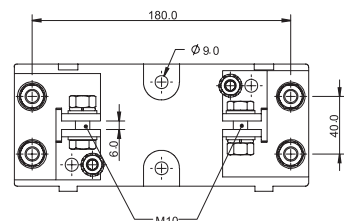

**Square Body fuse accessories**

**Fixed center fuse blocks for DIN 43653 fuses**

**Sizes 1\* to 3**

Catalog no.	Max rated voltage	Max fuse amp rating	Center distance (mm)
170H3003	1000	630	80
170H3004†	1000	1250	80
170H3005	1400	630	110
170H3006†	1400	1250	110

† Fuses with ratings higher than 1250 A can be used with 170H3004 or 170H3006 if the maximum load current is derated according to this table.

Fuse amp rating	Max. amp load in fuse block
1400	1325
1500	1400
1600	1500
1800	1650
2000	1800

**Dimensions — mm**

**170H3003**

**170H3005**

**170H3004**

**170H3006**

High speed fuses