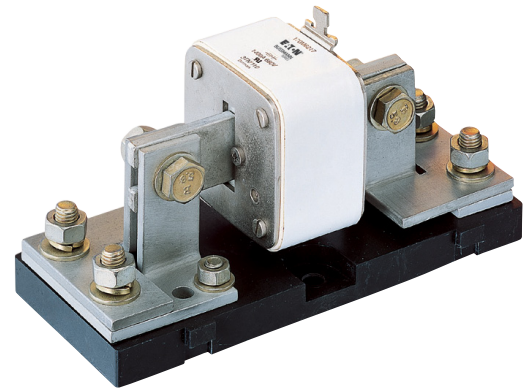

**Square Body fuse accessories**

**Fixed center fuse blocks for DIN 43653 fuses**

**Sizes 1\* to 3**

Catalog no.	Max rated voltage	Max fuse amp rating	Center distance (mm)
170H3003	1000	630	80
170H3004†	1000	1250	80
170H3005	1400	630	110
170H3006†	1400	1250	110

† Fuses with ratings higher than 1250 A can be used with 170H3004 or 170H3006 if the maximum load current is derated according to this table.

Fuse amp rating	Max. amp load in fuse block
1400	1325
1500	1400
1600	1500
1800	1650
2000	1800

**Dimensions — mm**

**170H3003**

**170H3005**

**170H3004**

**170H3006**

High speed fuses