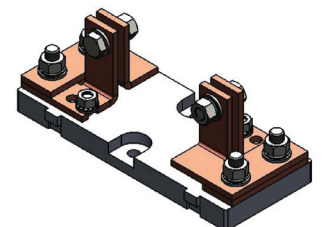

**Square Body fuse accessories**

**Fixed center fuse blocks for DIN 43653 fuses**

**Sizes 1\* to 3**

Catalog no.	Max rated voltage	Max fuse amp rating	Center distance (mm)
170H3003	1000	630	80
170H3004†	1000	1250	80
170H3005	1400	630	110
170H3006†	1400	1250	110

† Fuses with ratings higher than 1250 A can be used with 170H3004 or 170H3006 if the maximum load current is derated according to this table.

Fuse amp rating	Max. amp load in fuse block
1400	1325
1500	1400
1600	1500
1800	1650
2000	1800

**Dimensions — mm**

**170H3003**

**170H3005**

**170H3004**

**170H3006**

High speed fuses