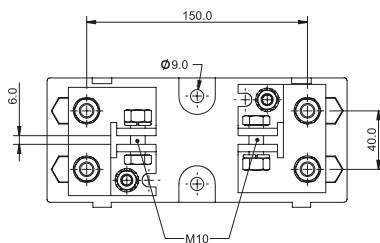

**Square Body fuse accessories**

**Fixed center fuse blocks for DIN 43653 fuses**

**Sizes 1\* to 3**

Catalog no.	Max rated voltage	Max fuse amp rating	Center distance (mm)
170H3003	1000	630	80
170H3004†	1000	1250	80
170H3005	1400	630	110
170H3006†	1400	1250	110

† Fuses with ratings higher than 1250 A can be used with 170H3004 or 170H3006 if the maximum load current is derated according to this table.

Fuse amp rating	Max. amp load in fuse block
1400	1325
1500	1400
1600	1500
1800	1650
2000	1800

**Dimensions — mm**

**170H3003**

**170H3005**

**170H3004**

**170H3006**

High speed fuses