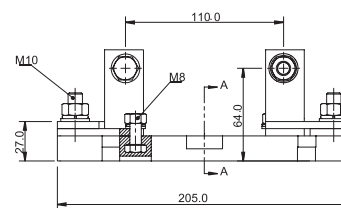

**Square Body fuse accessories**

**Fixed center fuse blocks for DIN 43653 fuses**

**Sizes 1\* to 3**

Catalog no.	Max rated voltage	Max fuse amp rating	Center distance (mm)
170H3003	1000	630	80
170H3004†	1000	1250	80
170H3005	1400	630	110
170H3006†	1400	1250	110

† Fuses with ratings higher than 1250 A can be used with 170H3004 or 170H3006 if the maximum load current is derated according to this table.

Fuse amp rating	Max. amp load in fuse block
1400	1325
1500	1400
1600	1500
1800	1650
2000	1800

**Dimensions — mm**

**170H3003**

**170H3005**

**170H3004**

**170H3006**

High speed fuses