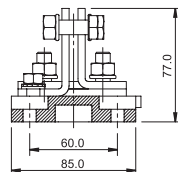

**Square Body fuse accessories**

**Fixed center fuse blocks for DIN 43653 fuses**

**Sizes 1\* to 3**

Catalog no.	Max rated voltage	Max fuse amp rating	Center distance (mm)
170H3003	1000	630	80
170H3004†	1000	1250	80
170H3005	1400	630	110
170H3006†	1400	1250	110

† Fuses with ratings higher than 1250 A can be used with 170H3004 or 170H3006 if the maximum load current is derated according to this table.

Fuse amp rating	Max. amp load in fuse block
1400	1325
1500	1400
1600	1500
1800	1650
2000	1800

**Dimensions — mm**

**170H3003**

**170H3005**

**170H3004**

**170H3006**

High speed fuses