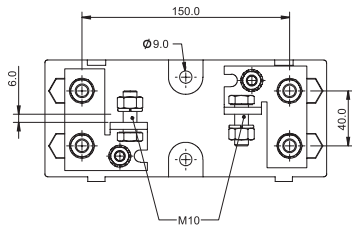

**Square Body fuse accessories**

**Fixed center fuse blocks for DIN 43653 fuses**

**Sizes 1\* to 3**

Catalog no.	Max rated voltage	Max fuse amp rating	Center distance (mm)
170H3003	1000	630	80
170H3004†	1000	1250	80
170H3005	1400	630	110
170H3006†	1400	1250	110

† Fuses with ratings higher than 1250 A can be used with 170H3004 or 170H3006 if the maximum load current is derated according to this table.

Fuse amp rating	Max. amp load in fuse block
1400	1325
1500	1400
1600	1500
1800	1650
2000	1800

**Dimensions — mm**

**170H3003**

**170H3005**

**170H3004**

**170H3006**

High speed fuses