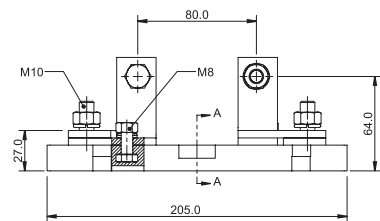

**Square Body fuse accessories**

**Fixed center fuse blocks for DIN 43653 fuses**

**Sizes 1\* to 3**

Catalog no.	Max rated voltage	Max fuse amp rating	Center distance (mm)
170H3003	1000	630	80
170H3004†	1000	1250	80
170H3005	1400	630	110
170H3006†	1400	1250	110

† Fuses with ratings higher than 1250 A can be used with 170H3004 or 170H3006 if the maximum load current is derated according to this table.

Fuse amp rating	Max. amp load in fuse block
1400	1325
1500	1400
1600	1500
1800	1650
2000	1800

**Dimensions — mm**

**170H3003**

**170H3005**

**170H3004**

**170H3006**

High speed fuses