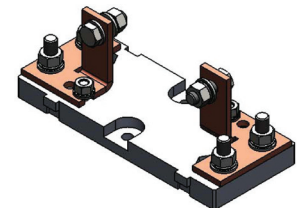

**Square Body fuse accessories**

**Fixed center fuse blocks for DIN 43653 fuses**

**Sizes 1\* to 3**

Catalog no.	Max rated voltage	Max fuse amp rating	Center distance (mm)
170H3003	1000	630	80
170H3004†	1000	1250	80
170H3005	1400	630	110
170H3006†	1400	1250	110

† Fuses with ratings higher than 1250 A can be used with 170H3004 or 170H3006 if the maximum load current is derated according to this table.

Fuse amp rating	Max. amp load in fuse block
1400	1325
1500	1400
1600	1500
1800	1650
2000	1800

**Dimensions — mm**

**170H3003**

**170H3005**

**170H3004**

**170H3006**

High speed fuses