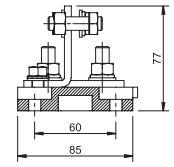

**Square Body fuse accessories**

**Fixed center fuse blocks for DIN 43653 fuses**

**Sizes 1\* to 3**

Catalog no.	Max rated voltage	Max fuse amp rating	Center distance (mm)
170H3003	1000	630	80
170H3004†	1000	1250	80
170H3005	1400	630	110
170H3006†	1400	1250	110

† Fuses with ratings higher than 1250 A can be used with 170H3004 or 170H3006 if the maximum load current is derated according to this table.

Fuse amp rating	Max. amp load in fuse block
1400	1325
1500	1400
1600	1500
1800	1650
2000	1800

**Dimensions — mm**

**170H3003**

**170H3005**

**170H3004**

**170H3006**

High speed fuses