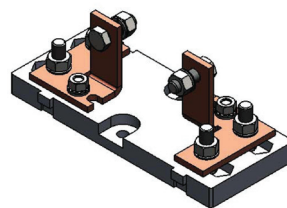

**Square Body fuse accessories**

**Fixed center fuse blocks for DIN 43653 fuses**

**Sizes 1\* to 3**

Catalog no.	Max rated voltage	Max fuse amp rating	Center distance (mm)
170H3003	1000	630	80
170H3004†	1000	1250	80
170H3005	1400	630	110
170H3006†	1400	1250	110

† Fuses with ratings higher than 1250 A can be used with 170H3004 or 170H3006 if the maximum load current is derated according to this table.

Fuse amp rating	Max. amp load in fuse block
1400	1325
1500	1400
1600	1500
1800	1650
2000	1800

**Dimensions — mm**

**170H3003**

**170H3005**

**170H3004**

**170H3006**

High speed fuses