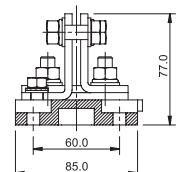

**Square Body fuse accessories**

**Fixed center fuse blocks for DIN 43653 fuses**

**Sizes 1\* to 3**

Catalog no.	Max rated voltage	Max fuse amp rating	Center distance (mm)
170H3003	1000	630	80
170H3004†	1000	1250	80
170H3005	1400	630	110
170H3006†	1400	1250	110

† Fuses with ratings higher than 1250 A can be used with 170H3004 or 170H3006 if the maximum load current is derated according to this table.

Fuse amp rating	Max. amp load in fuse block
1400	1325
1500	1400
1600	1500
1800	1650
2000	1800

**Dimensions — mm**

**170H3003**

**170H3005**

**170H3004**

**170H3006**

High speed fuses