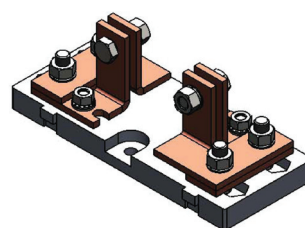

**Square Body fuse accessories**

**Fixed center fuse blocks for DIN 43653 fuses**

**Sizes 1\* to 3**

Catalog no.	Max rated voltage	Max fuse amp rating	Center distance (mm)
170H3003	1000	630	80
170H3004†	1000	1250	80
170H3005	1400	630	110
170H3006†	1400	1250	110

† Fuses with ratings higher than 1250 A can be used with 170H3004 or 170H3006 if the maximum load current is derated according to this table.

Fuse amp rating	Max. amp load in fuse block
1400	1325
1500	1400
1600	1500
1800	1650
2000	1800

**Dimensions — mm**

**170H3003**

**170H3005**

**170H3004**

**170H3006**

High speed fuses