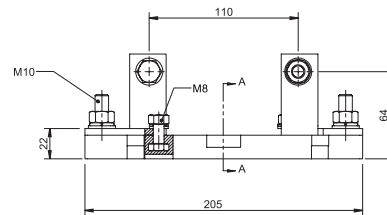

**Square Body fuse accessories**

**Fixed center fuse blocks for DIN 43653 fuses**

**Sizes 1\* to 3**

Catalog no.	Max rated voltage	Max fuse amp rating	Center distance (mm)
170H3003	1000	630	80
170H3004†	1000	1250	80
170H3005	1400	630	110
170H3006†	1400	1250	110

† Fuses with ratings higher than 1250 A can be used with 170H3004 or 170H3006 if the maximum load current is derated according to this table.

Fuse amp rating	Max. amp load in fuse block
1400	1325
1500	1400
1600	1500
1800	1650
2000	1800

**Dimensions — mm**

**170H3003**

**170H3005**

**170H3004**

**170H3006**

High speed fuses