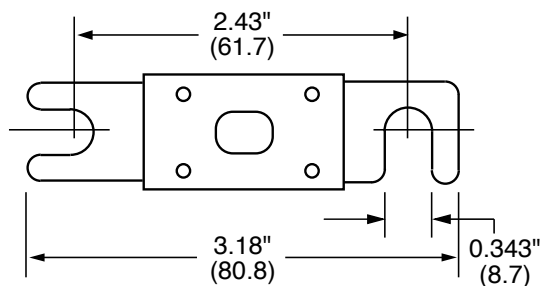

POWR-GARD® Fuse Datasheet

CNN_E / CNN / CNL SERIES LIFT TRUCK FUSES

32/48/80 V dc • Fast-Acting and Very Fast-Acting • 10–800 A

Description

CNN_E fuses are rated for applications up to 80 V dc. As fork lift trucks and electrical vehicle system voltages increase, circuit protection needs to be rated higher than the standard CNN products to handle the increased voltage. The CNN_E is considered very fast-acting for quicker reaction time.

Dimensions inches (mm)

Specifications

Voltage Ratings	CNN_E: 80 V dc CNN: 48 V dc / 125 V ac CNL: 32 V dc / 32 V ac
Ampere Ratings	10 – 800 A*
Max. Interrupting Rating	CNN_E: 2,700 A CNN/CNL: 2,500 A
Approval	CNN_E: cURus (File E71611) CNN/CNL: UR (File E71611)
Environmental	RoHS Compliant, Lead (Pb) Free
Country of Origin	CNN_E: Mexico CNN/CNL: China

*See ordering information table for available amperages by series

Ordering Information

AMPERE RATINGS CNN_E (80 V DC)					
35	80	150	250	350	700
40	90	175	275	400	800
50	100	200	300	500	—
60	125	225	325	600	—

AMPERE RATINGS CNN (48 V DC)					
10	60	125	225	325	600
35	80	150	250	350	700
40	90	175	275	400	800
50	100	200	300	500	—

AMPERE RATINGS CNL (32 V CDC)					
35	80	150	250	350	—
40	100	175	275	400	—
50	125	200	300	500	—
60	130	225	325	—	—